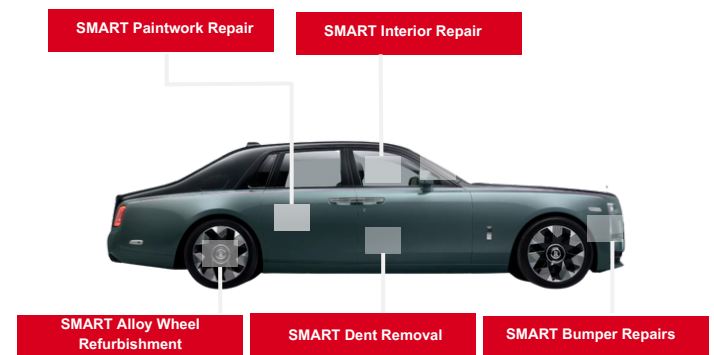

SMART REPAIR

SMART repair involves employing cost-effective methods for repairing damage that is limited in size, typically encompassing an area no larger than an A4 sheet of paper.

Cosmetic repair techniques that provide cost-effective, quick and environmentally friendly repairs to vehicles.

- + SIMPLE
- + QUICK
- + PROFESSIONAL

BENEFITS

1. Saves time - fast repair, normally within the day
2. Cost-effective repair price versus traditional body shop
3. Repair not replace
4. Cosmetic damages are repaired immediately after Mechanical service so customers get back their vehicles in 'like brand new' condition
5. Convenient - customers don't need to go to several locations for their vehicle repairs. Mechanical, as well as cosmetic repairs could be done on their vehicle in one location

SERVICES

1. Paint spot repairs
2. Alloy wheel refurbishments
3. Interior repairs (Leather, Velour, and Plastic)
4. Headlight rejuvenation
5. PDR (Paintless Dent Repair)